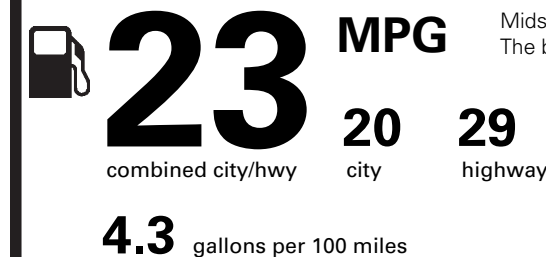

EPA DOT Fuel Economy and Environment

Gasoline Vehicle

Fuel Economy

Midsized Cars range from 12 to 136 MPG. The best vehicle rates 136 MPGe.

You spend **\$1,250**

more in fuel costs over 5 years compared to the average new vehicle.