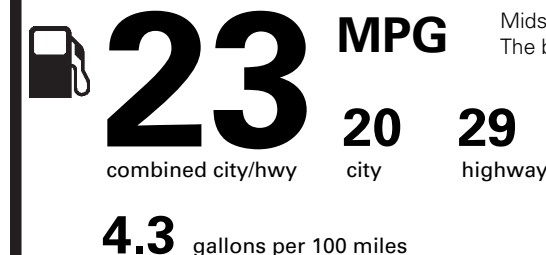

EPA DOT Fuel Economy and Environment

Gasoline Vehicle

Fuel Economy

Midsized Cars range from 12 to 136 MPG. The best vehicle rates 136 MPGe.

You spend **\$1,250**

more in fuel costs over 5 years compared to the average new vehicle.